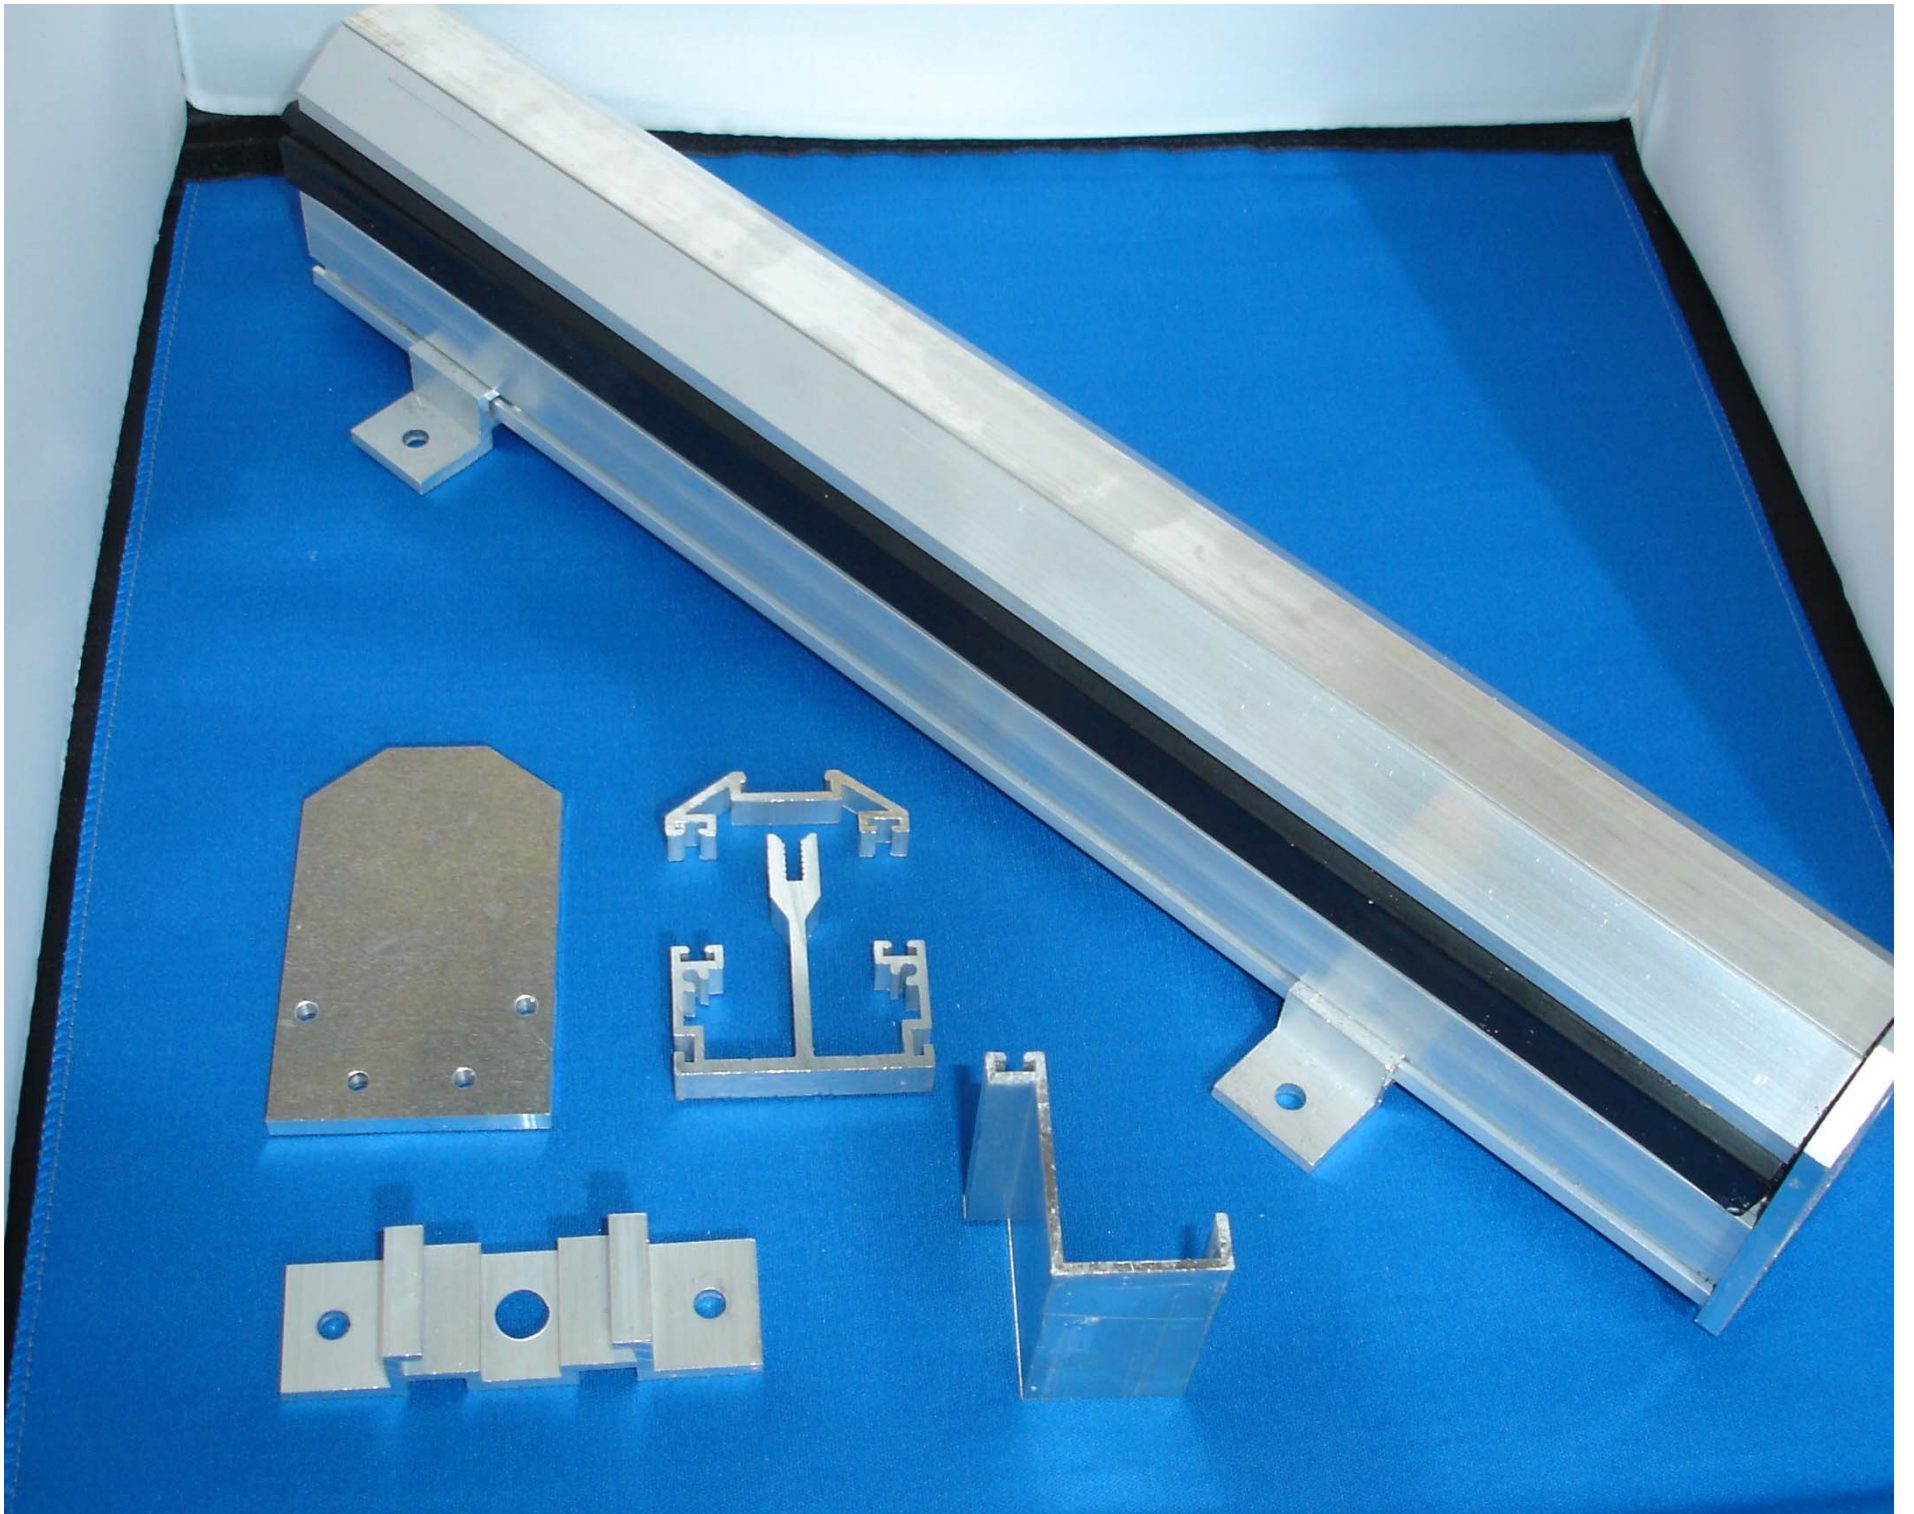

Typical Glazing Bar Details

Typical Glazing Bar Details

Valley gutter aluminium or steel

Scale of view 1: 2

**Howells Glazing
Systems**

Valley gutter detail lead lined to timber

Scale of view 1: 2