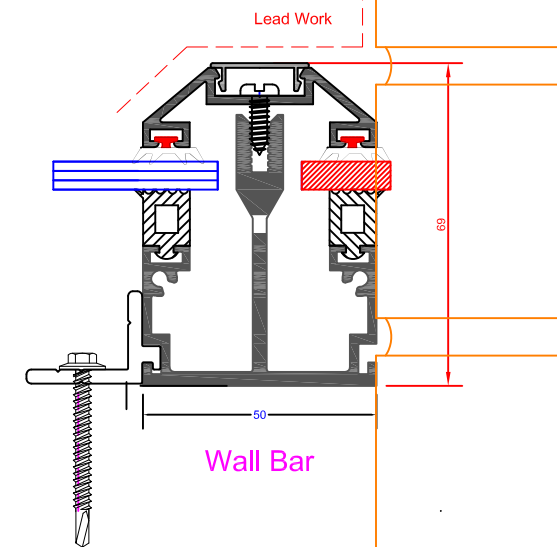

Typical Glazing Bar Details

Typical Glazing Bar Details

Valley gutter aluminium or steel

Scale of view 1: 2

**Howells Glazing
Systems**

Valley gutter detail lead lined to timber

Scale of view 1: 2