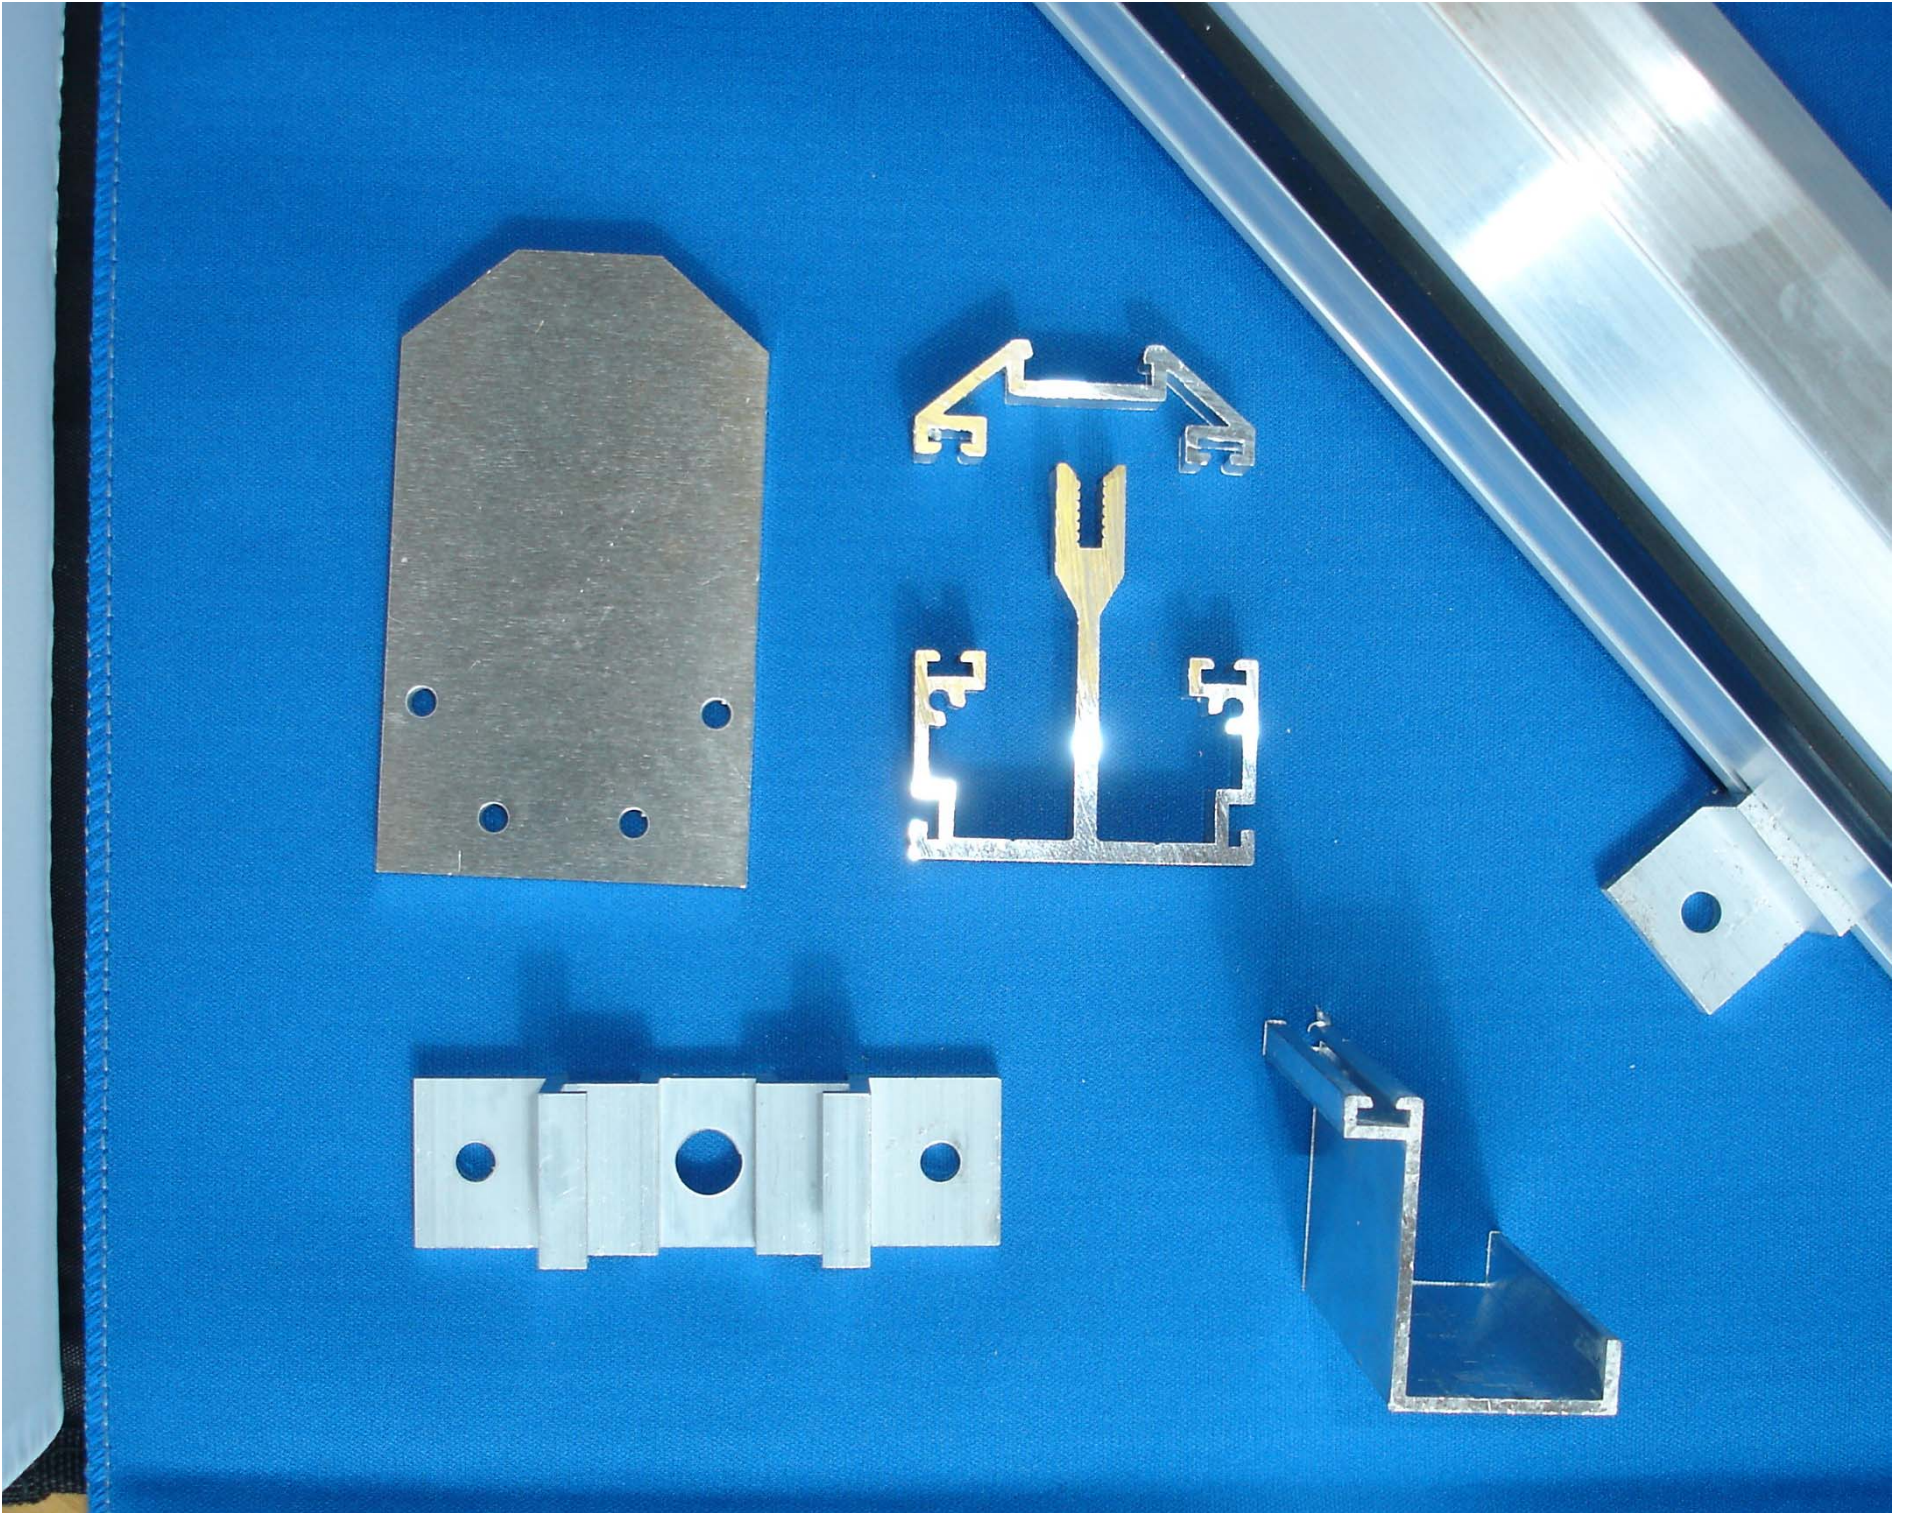

Typical Glazing Bar Details

Typical Glazing Bar Details

Valley gutter aluminium or steel

Scale of view 1: 2

**Howells Glazing
Systems**

Valley gutter detail lead lined to timber

Scale of view 1: 2