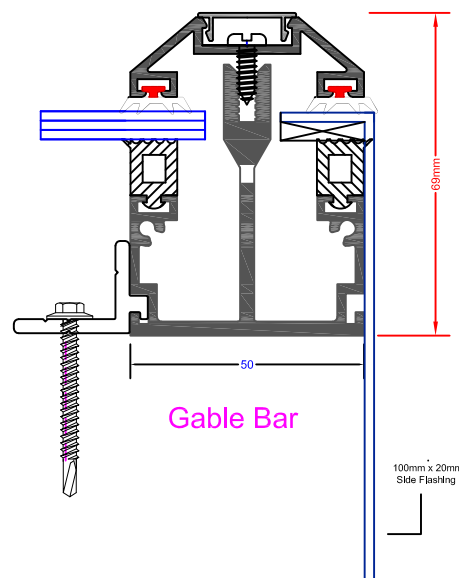

Typical Glazing Bar Details

Typical Glazing Bar Details

Valley gutter aluminium or steel

Scale of view 1: 2

**Howells Glazing
Systems**

Valley gutter detail lead lined to timber

Scale of view 1: 2