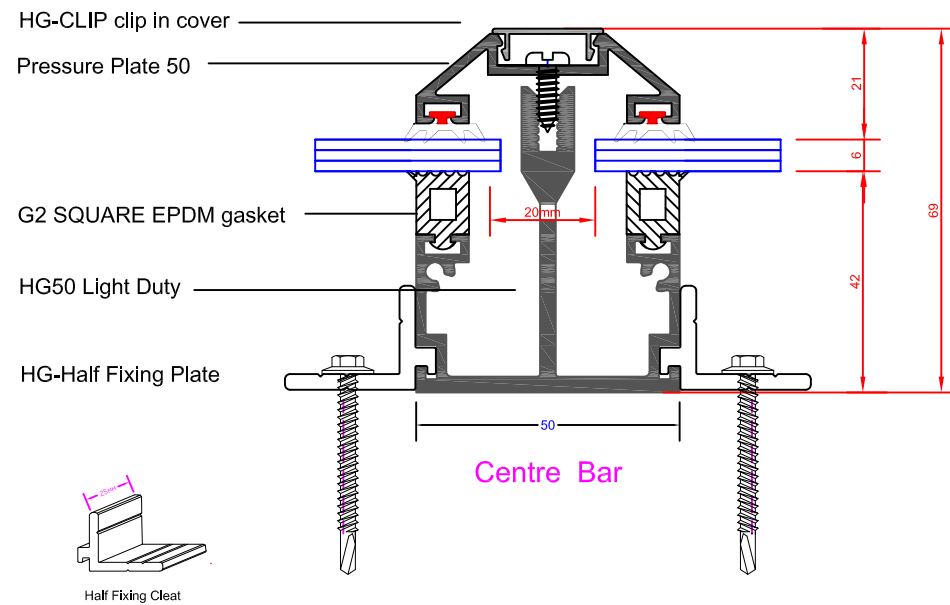

Typical Glazing Bar Details

Typical Glazing Bar Details

Valley gutter aluminium or steel

Scale of view 1: 2

**Howells Glazing
Systems**

Valley gutter detail lead lined to timber

Scale of view 1: 2