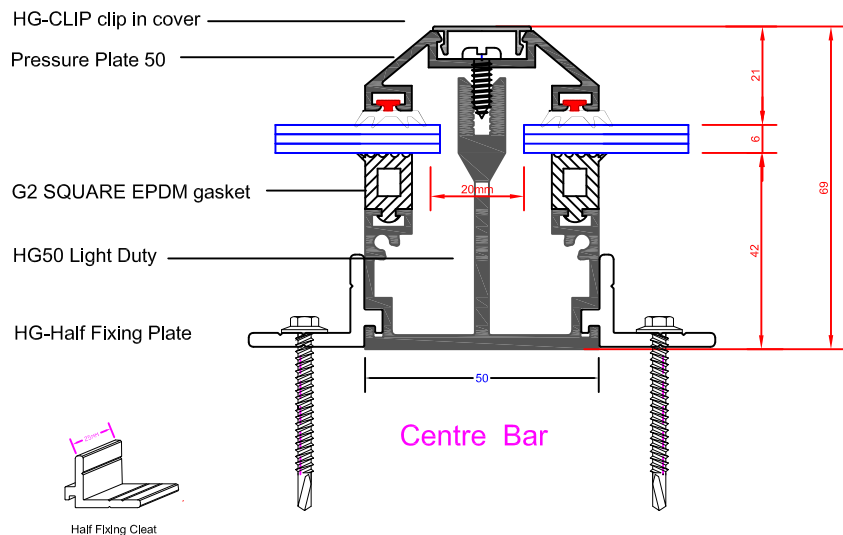

Typical Glazing Bar Details

Typical Glazing Bar Details

Valley gutter aluminium or steel

Scale of view 1: 2

**Howells Glazing
Systems**

Valley gutter detail lead lined to timber

Scale of view 1: 2