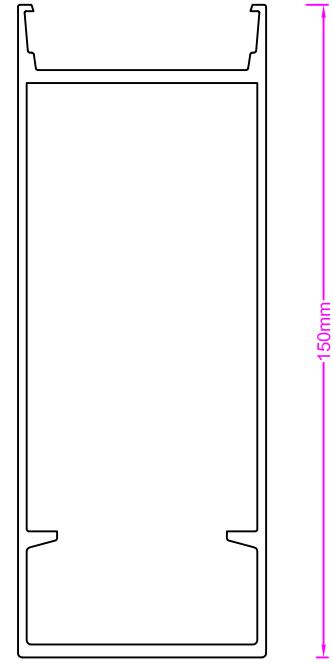

Alternative Style Glazing Bar Profiles

Available as an extra

SLOPED