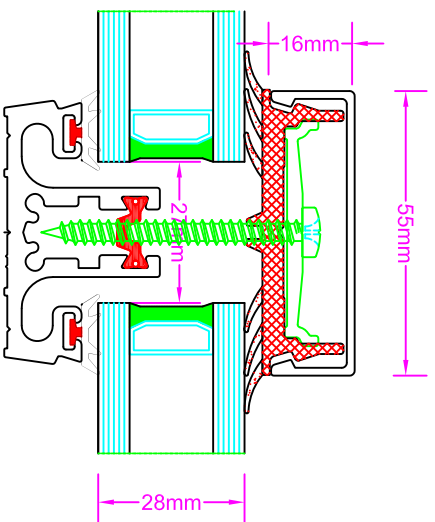

Typical Glazing Bar Details

HGVR011-N - 105mm Box Bar

Lead Work

REF 804 - 01.10.08

Typical Glazing Bar Details

HGVR011 - 125mm Box Bar

REF 805 - 01.10.08

Alternative Style Glazing Bar Profiles