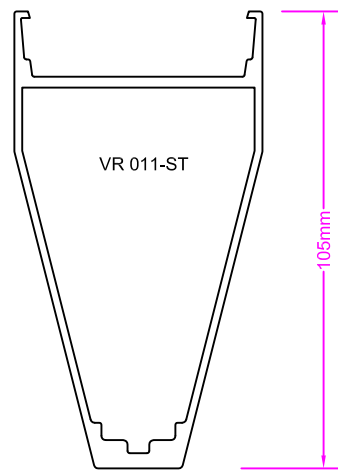

Alternative Style Glazing Bar Profiles

Available as an extra

RAKED