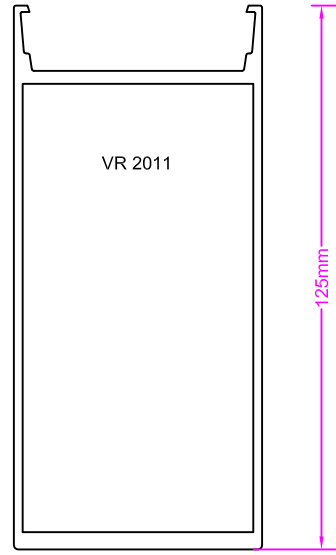

Alternative Style Glazing Bar Profiles

Available as an extra

SLOPED