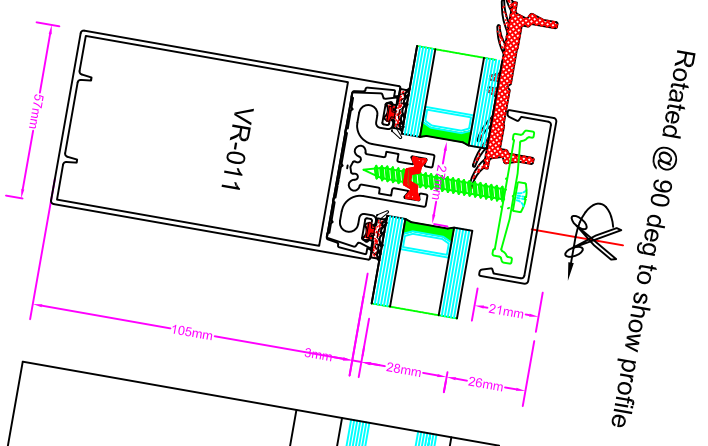

Typical Glazing Bar Details

HGVR011-N - 105mm Box Bar

Lead Work

REF 804 - 01.10.08

Typical Glazing Bar Details

HGVR011 - 125mm Box Bar

REF 805 - 01.10.08

Alternative Style Glazing Bar Profiles