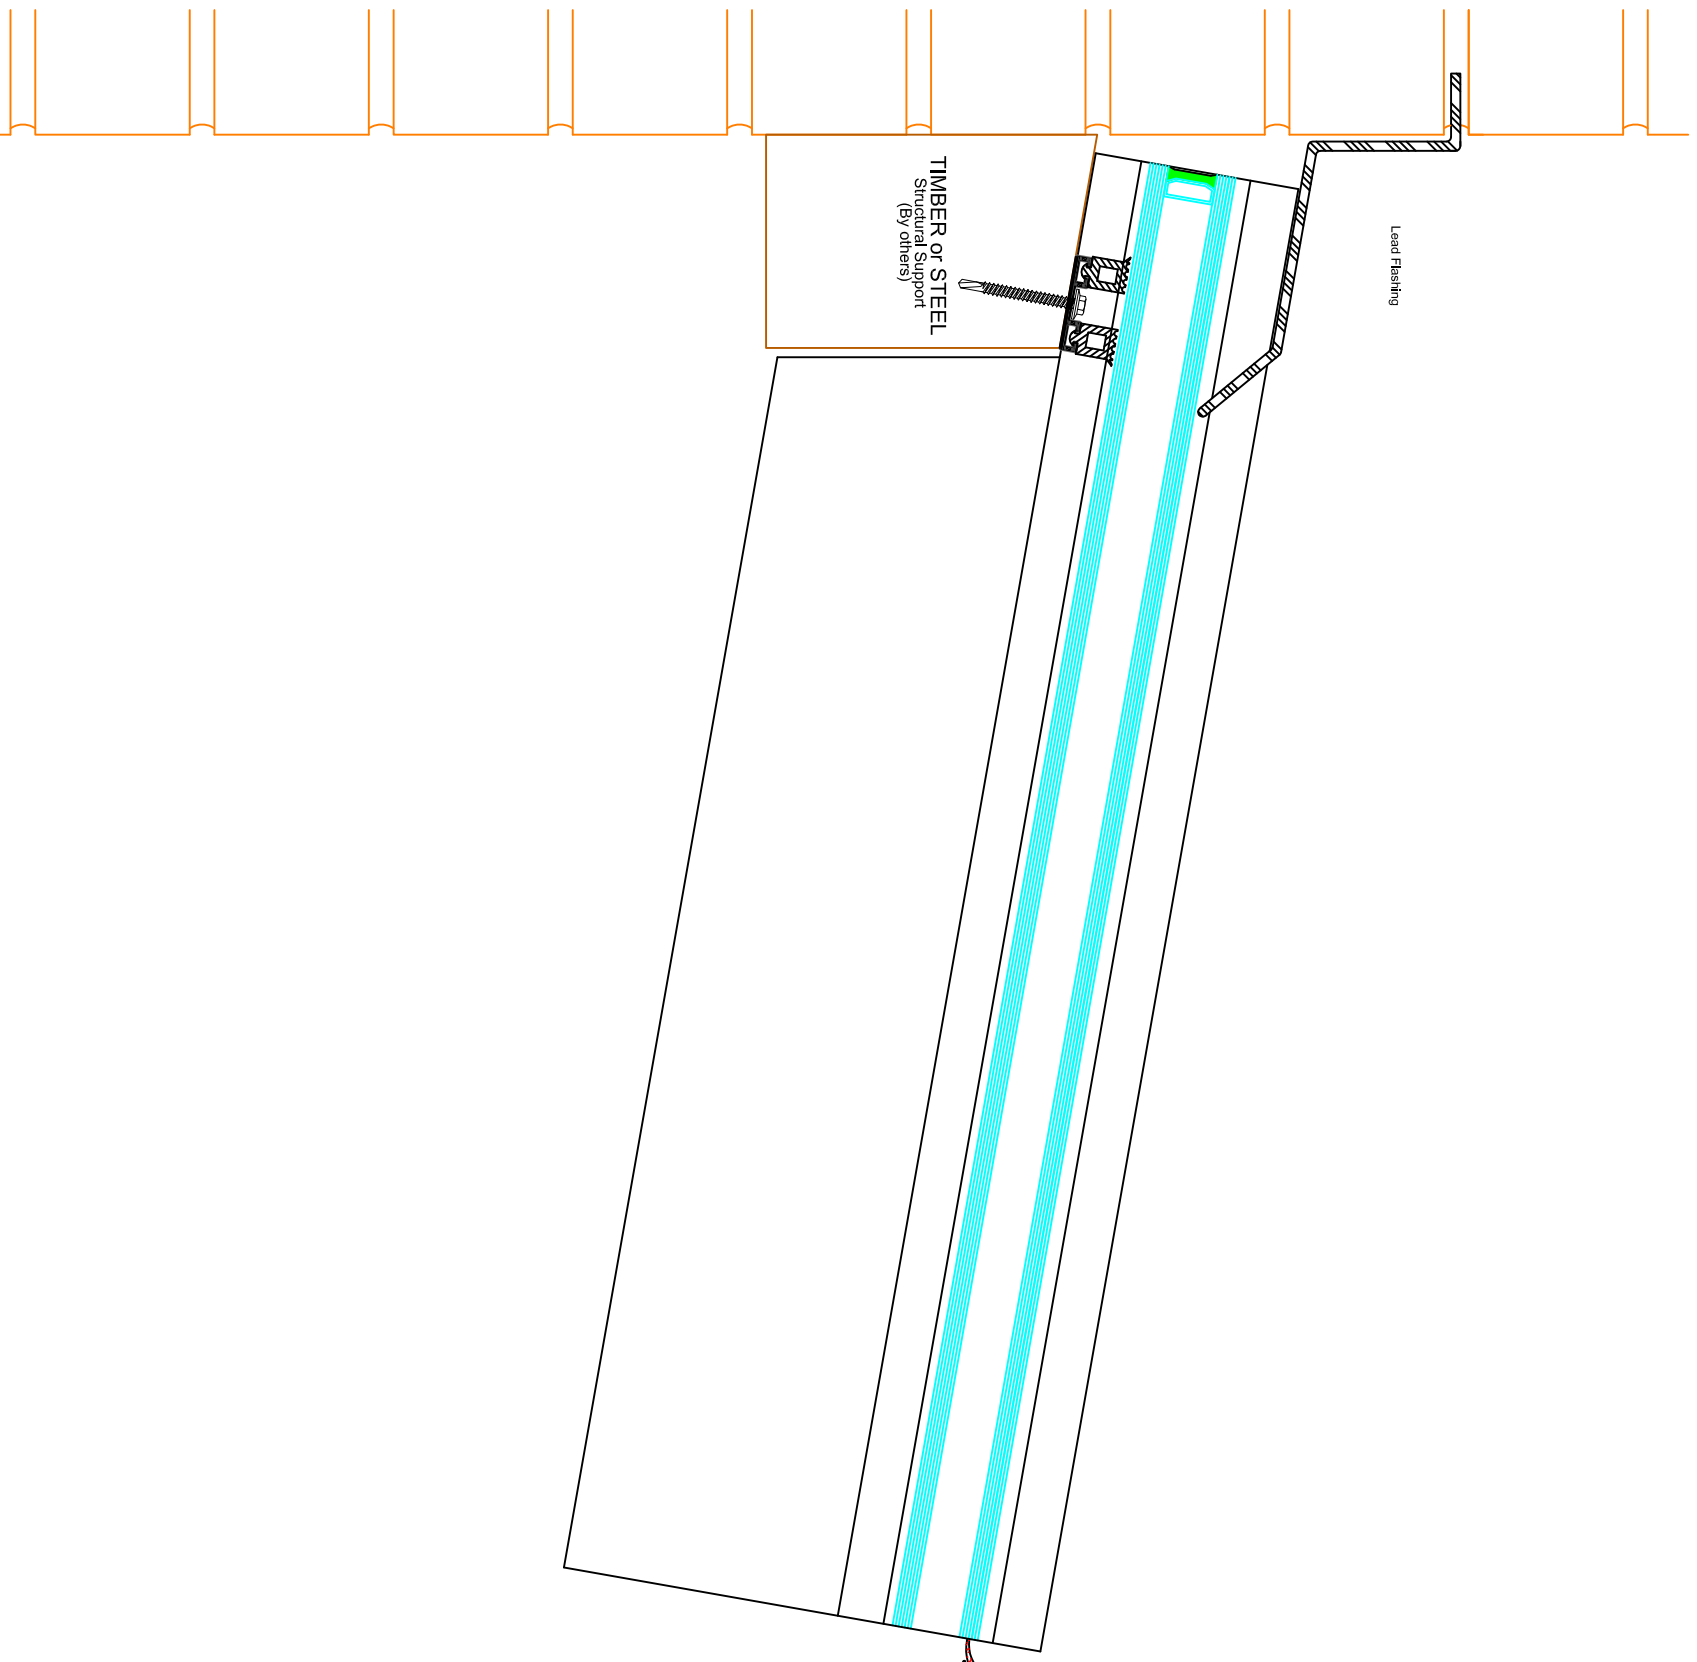

Typical Glazing Bar Details

HGVR011-N - 105mm Box Bar

Lead Work

REF 804 - 01.10.08

Typical Glazing Bar Details

HGVR011 - 125mm Box Bar

REF 805 - 01.10.08

Alternative Style Glazing Bar Profiles

Available as an extra

SQAURE

SLOPED

RAKED

ORNATE