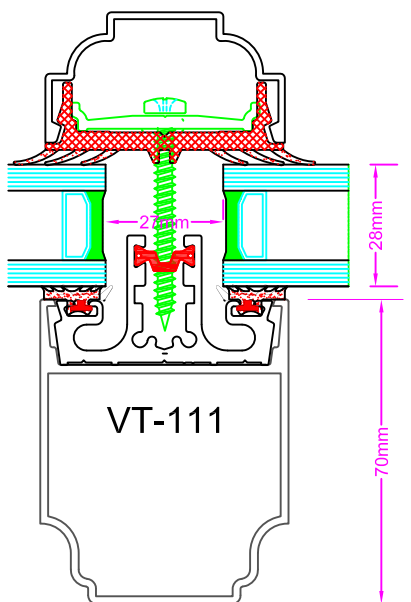

Alternative Style Glazing Bar Profiles

Available as an extra