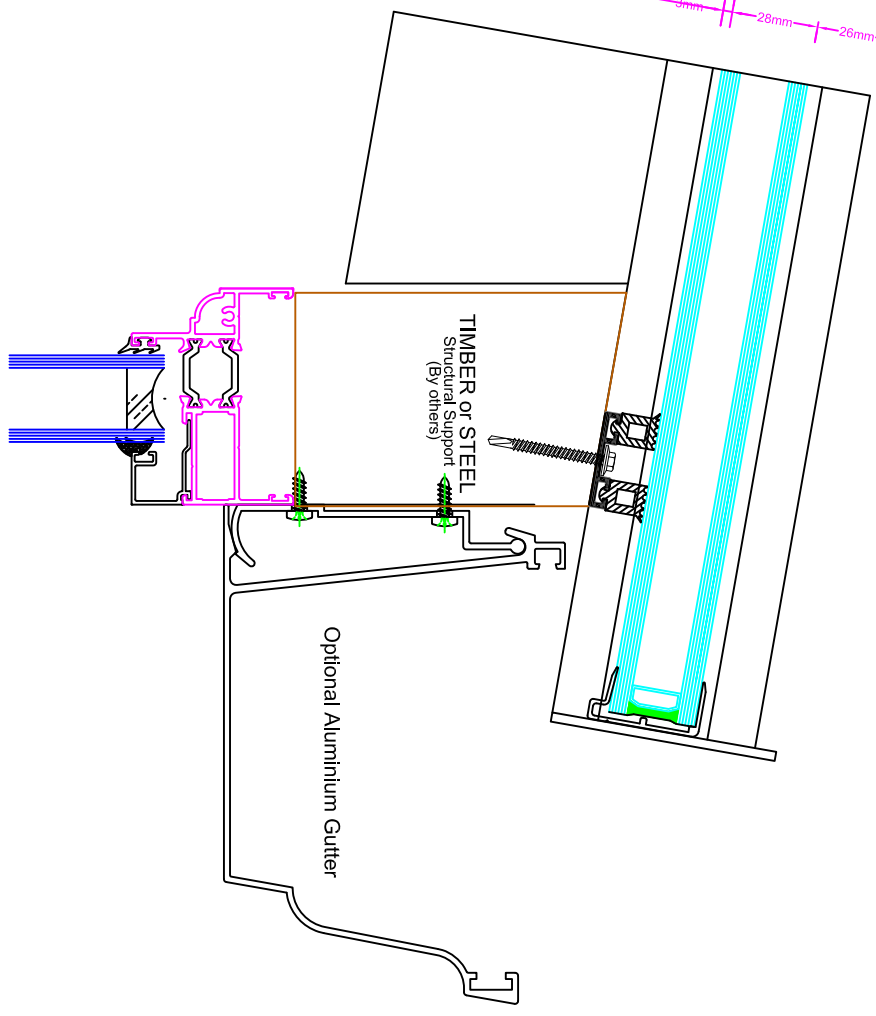

Typical Glazing Bar Details

HGVR011-N - 105mm Box Bar

Lead Work

REF 804 - 01.10.08

Typical Glazing Bar Details

HGVR011 - 125mm Box Bar

REF 805 - 01.10.08

Alternative Style Glazing Bar Profiles

Available as an extra

SQAURE

SLOPED

RAKED

ORNATE