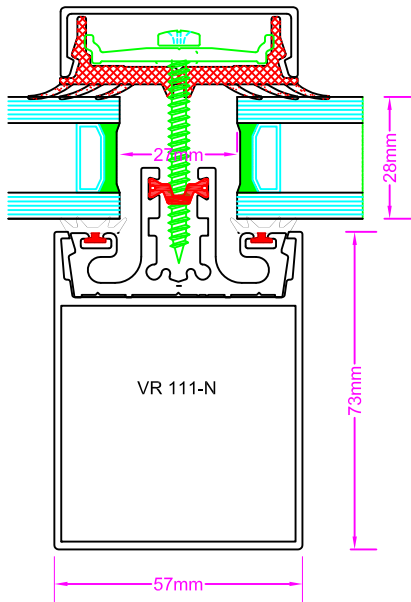

Alternative Style Glazing Bar Profiles

Available as an extra

SQAURE