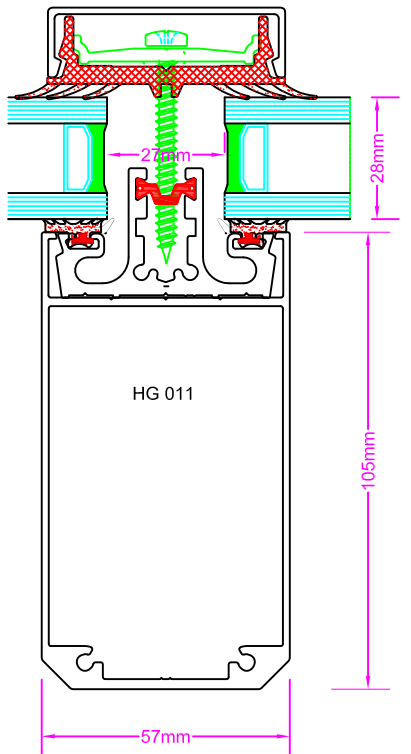

Alternative Style Glazing Bar Profiles

Available as an extra

SLOPED