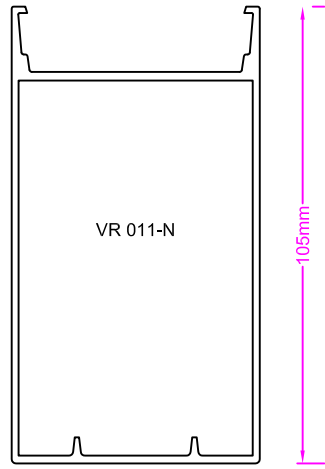

Alternative Style Glazing Bar Profiles

Available as an extra

SLOPED