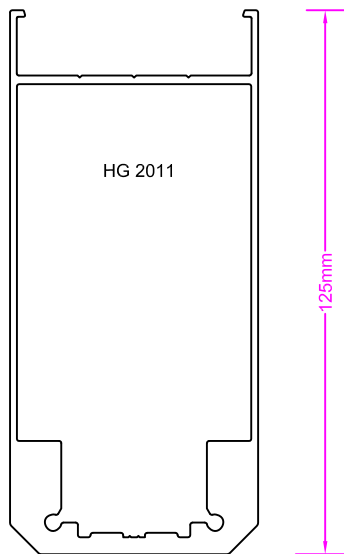

Alternative Style Glazing Bar Profiles

Available as an extra

RAKED