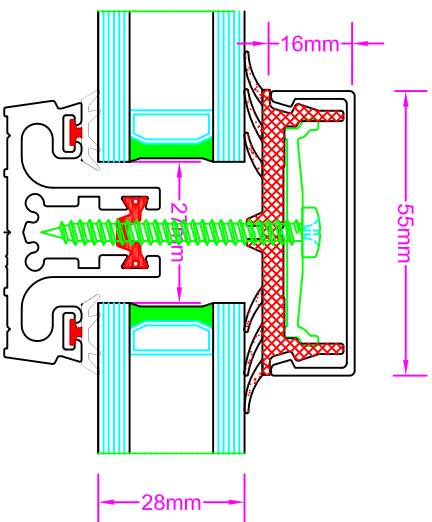

Typical Glazing Bar Details

HGVR011-N - 105mm Box Bar

Lead Work

REF 804 - 01.10.08

Typical Glazing Bar Details

HGVR011 - 125mm Box Bar

REF 805 - 01.10.08

Alternative Style Glazing Bar Profiles