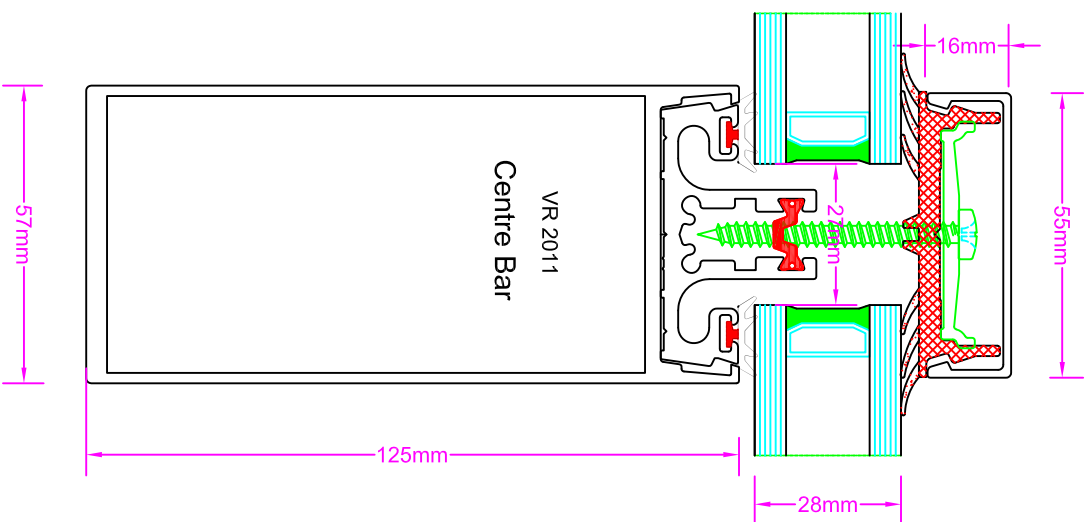

Typical Glazing Bar Details

HGVR011-N - 105mm Box Bar

Lead Work

REF 804 - 01.10.08

Typical Glazing Bar Details

HGVR011 - 125mm Box Bar

REF 805 - 01.10.08

Alternative Style Glazing Bar Profiles