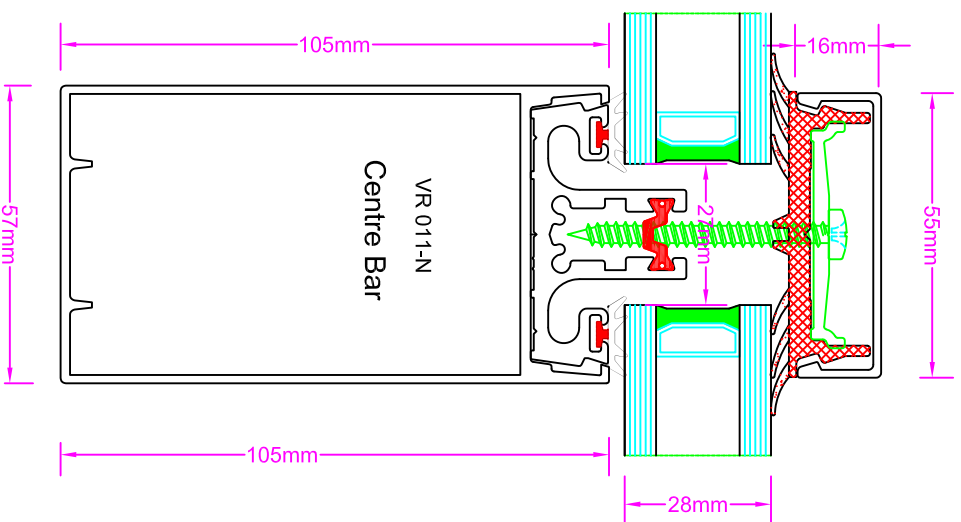

Typical Glazing Bar Details

HGVR011-N - 105mm Box Bar

Lead Work

REF 804 - 01.10.08

Typical Glazing Bar Details

HGVR011 - 125mm Box Bar

REF 805 - 01.10.08

Alternative Style Glazing Bar Profiles