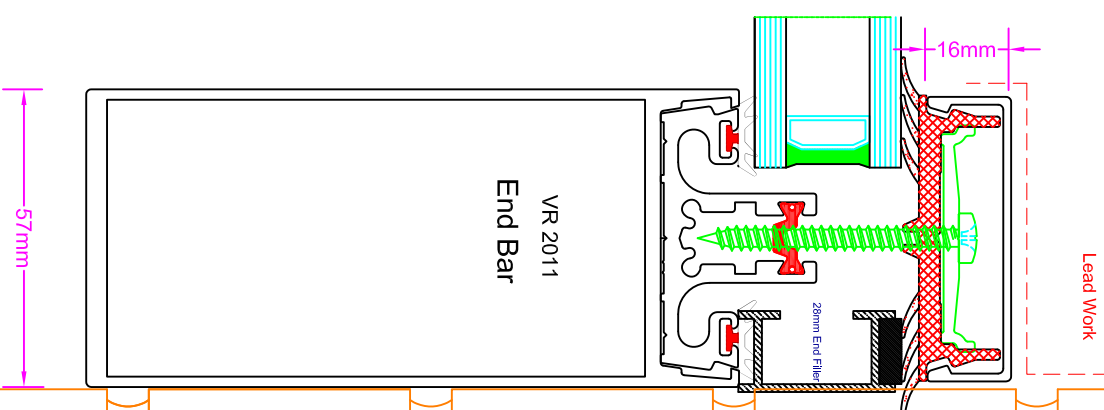

Typical Glazing Bar Details

HGVR011-N - 105mm Box Bar

Lead Work

REF 804 - 01.10.08

Typical Glazing Bar Details

HGVR011 - 125mm Box Bar

REF 805 - 01.10.08

Alternative Style Glazing Bar Profiles