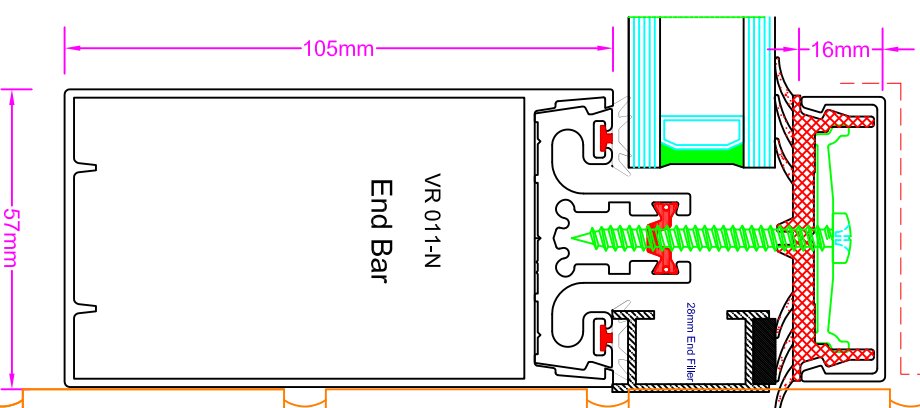

Typical Glazing Bar Details

HGVR011-N - 105mm Box Bar

Lead Work

REF 804 - 01.10.08

Typical Glazing Bar Details

HGVR011 - 125mm Box Bar

REF 805 - 01.10.08

Alternative Style Glazing Bar Profiles